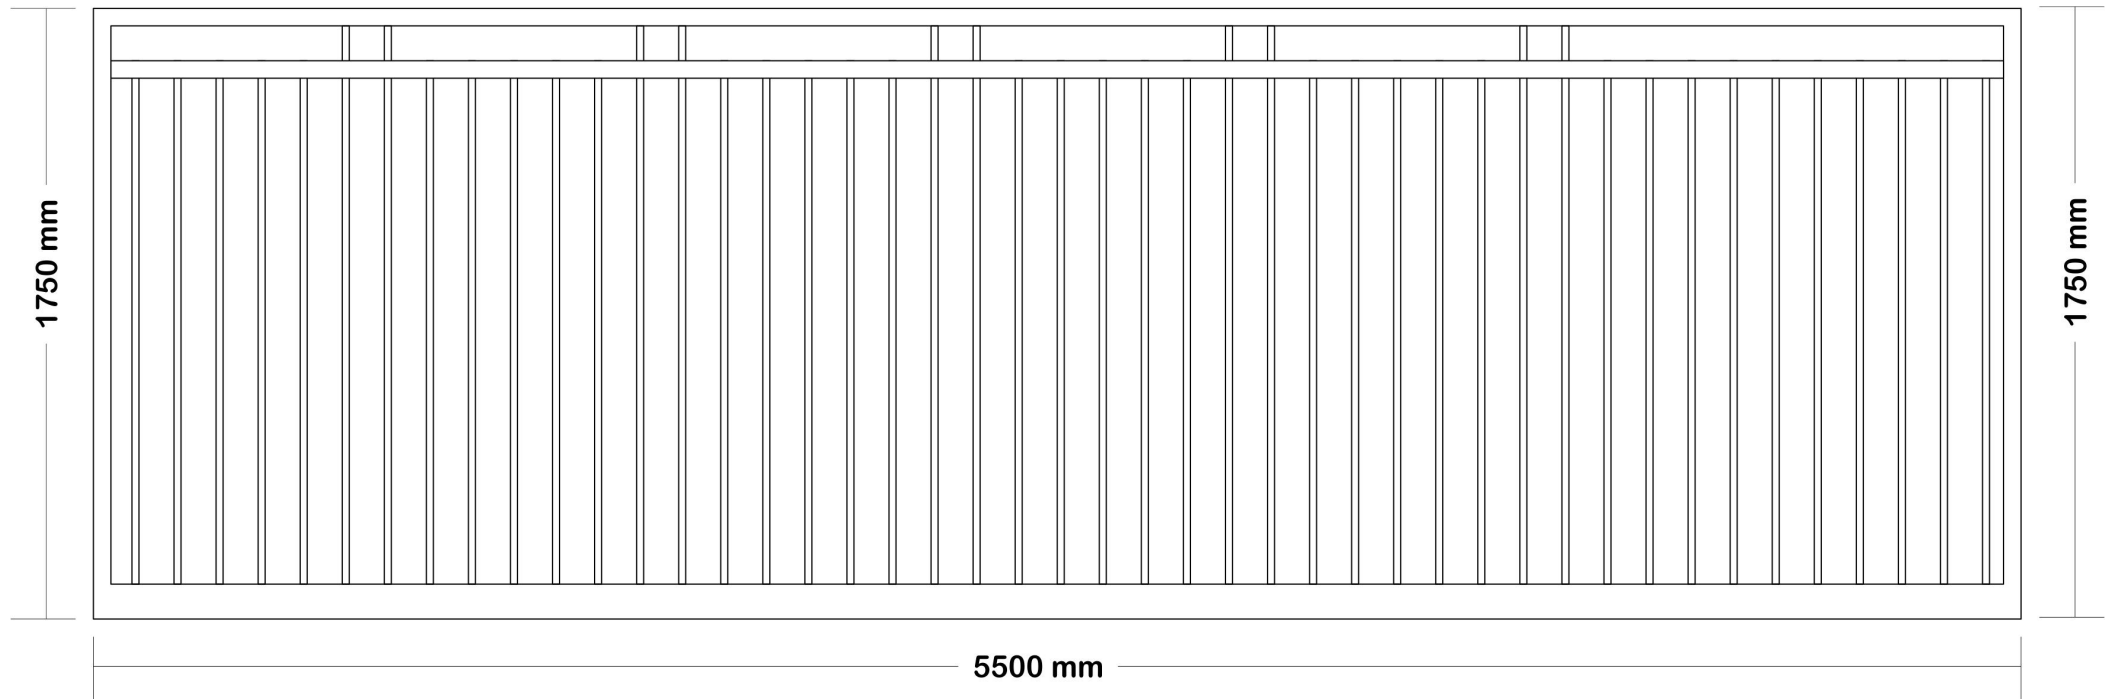

FRAME - 50x50 main frame with fully welded corners.

INFILL - 19mm round at 120mm centres.

MATERIALS - Aluminium.

FINISH - Prime and powder coat black.

Gate Number - RMS5500T

Contact - gates@automaticsolutions.com.au