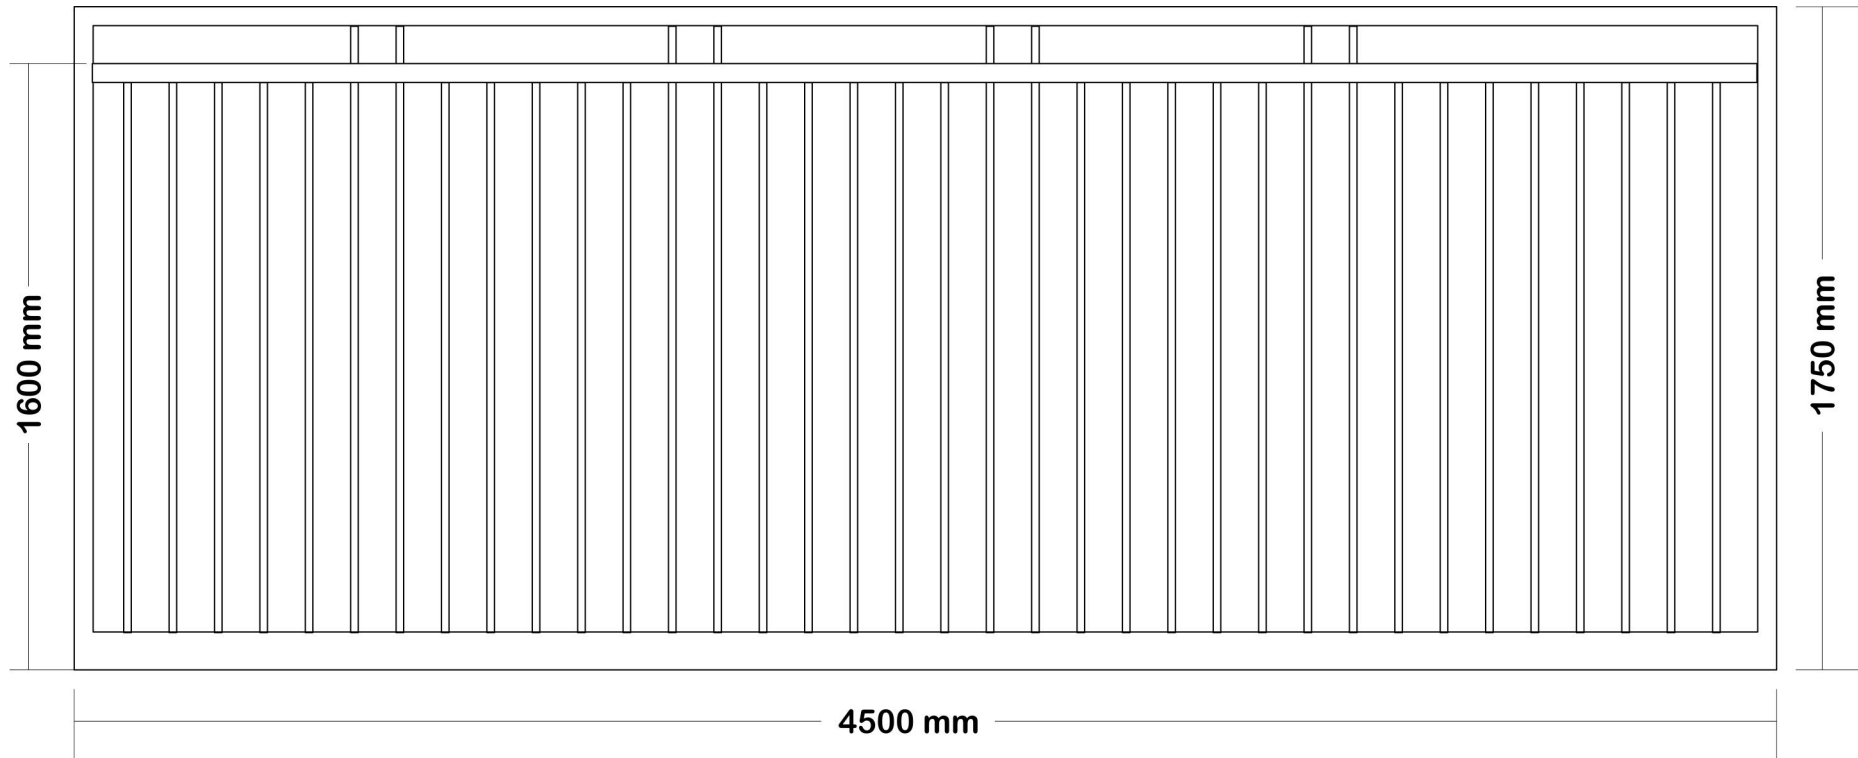

FRAME - 50x50 main frame with fully welded corners.

INFILL - 19mm round at 120mm centres.

MATERIALS - Aluminium.

FINISH - Prime and powder coat black.

Gate Number - RMS4500T

Contact - [gates@automaticsolutions.com.au](mailto:gates@automaticsolutions.com.au)